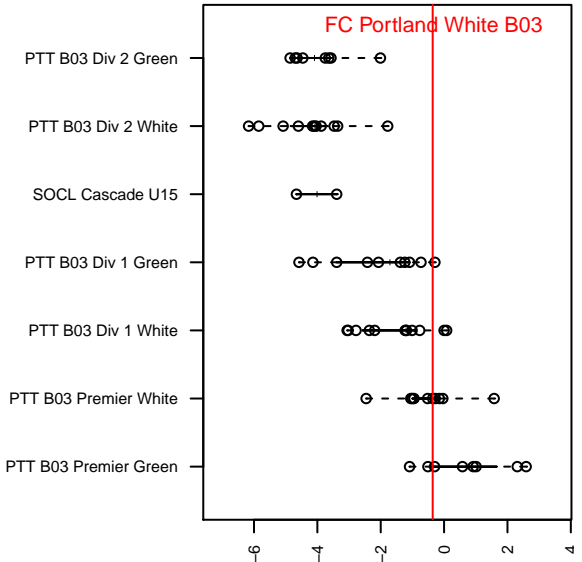

FC Portland White B03

FC Portland
 Portland, OR
 B03 total strength=1255
 attack=6.56 defense=3.56
 fall league = PTT B03 Premier White
 spr league = Spr OYS B03 Premier White

alt names used:
 FC Portland 03B White
 FC PORTLAND 2003 WHITE (OR)
 FC PORTLAND B2003 WHITE (OR)
 FC Portland 03B WHITE
 FC Portland 03B WHITE
 FC Portland 03B WHITE

**attack and defense variance (black dot)
relative to other teams
and top 10 in region**

**attack and defense rating
relative to others at age
and all opponents in last 13 months**

Performance relative to 13 month average