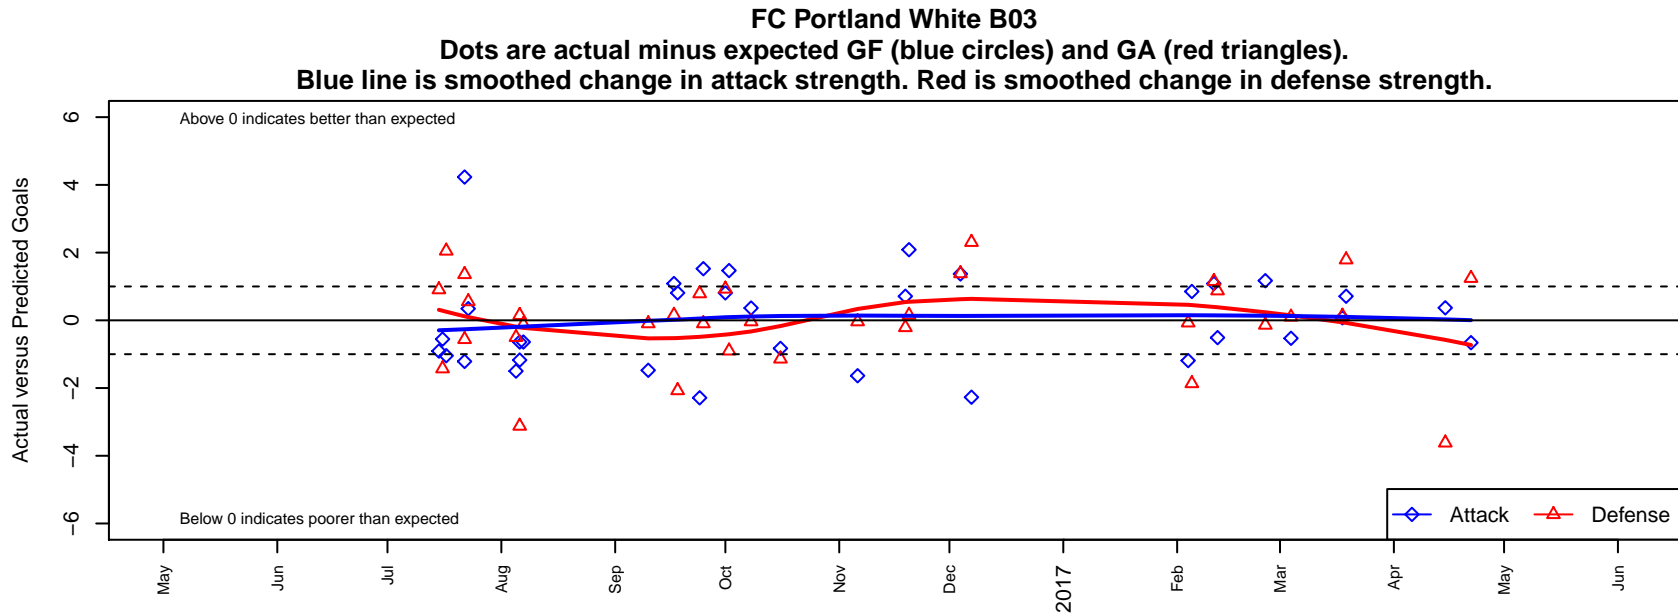

FC Portland White B03

FC Portland
 Portland, OR
 B03 total strength=1255
 attack=6.56 defense=3.56
 fall league = PTT B03 Premier White
 spr league = Spr OYS B03 Premier White

alt names used:
 FC Portland 03B White
 FC PORTLAND 2003 WHITE (OR)
 FC PORTLAND B2003 WHITE (OR)
 FC Portland 03B WHITE
 FC Portland 03B WHITE
 FC Portland 03B WHITE

**attack and defense variance (black dot)
relative to other teams
and top 10 in region**

**attack and defense rating
relative to others at age
and all opponents in last 13 months**

Performance relative to 13 month average